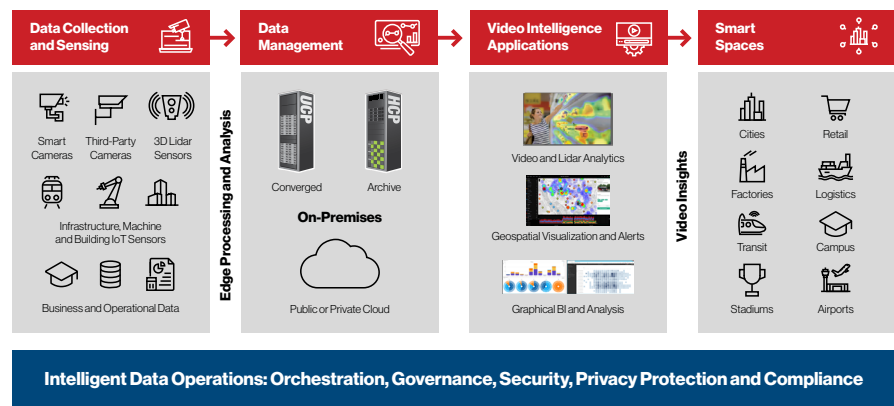

Advances in technology now deliver advanced tools and large volumes of data to public safety officials to help them meet these increasing demands. These tools, including video cameras, gunshot detectors, license plate recognition systems, and other internet of things (IoT) devices help prevent incidents. However, for most public safety organizations, this flood of information from disparate systems is difficult to effectively manage or gain insights from.

To make public safety more responsive, predictive and automated, urban centers need an end-to-end intelligence solution: they require a solution that leverages innovative IoT-enabled analytics to deliver real-time insights that support faster responses to events and predictive safety measures.

Gain Greater Visibility With Connected City Intelligence

Metropolitan centers and the organizations within them are increasingly using intelligent technology to connect public and private stakeholders to make cities smarter, safer and more sustainable. By utilizing big data integration and reporting and integrating video feeds, event data and other sources like social media, Hitachi Smart Spaces and Video Intelligence provides real-time information that public safety can act on.

Hitachi Smart Spaces and Video Intelligence combines IoT devices from Hitachi and third parties, both on-premises and cloud platforms, and applications and analytics solutions that deliver instantaneous information and insights.

Hitachi Vantara Delivers a Comprehensive, End-to-End IoT Solution Designed To Provide Intelligence for the Safe City

Hitachi Smart Spaces and Video Intelligence provides public safety officials and security personnel with an integrated view of activities within a city as well as the intelligence they need to make faster, more informed decisions. Police gain a map-based, single-pane perspective that combines real-time video from public and private cameras, computer-aided dispatch (CAD), 911 calls, gunshot detectors, license plate and face recognition, social media and smart devices.

To further enhance public safety, the solution includes Hitachi Video Analytics, with policy-driven, automated alerts that are triggered when suspicious activities, objects, people or vehicles are detected. Smart Spaces and Video Intelligence drives smarter, more efficient public safety operations with analytics, cataloged video and pictures, event statistics and custom reports.

¹ United Nations, World Urbanization Prospects, 2014.