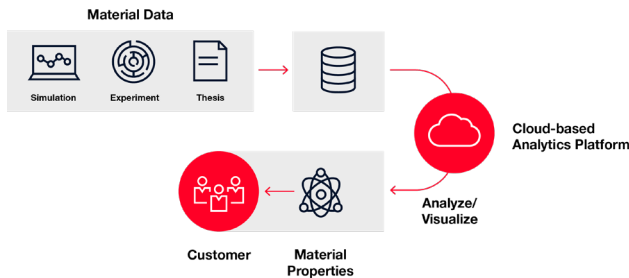

Materials Informatics Solutions

Hitachi Digital Services propels your material development process forward with our cutting-edge Materials Informatics (MI) solutions, enhanced by artificial intelligence and data analytics. Continuously evolving, Hitachi's MI solutions drive forward-looking, data-driven R&D, and foster the creation of robust research strategies.

Our MI Solutions

Our MI solutions expedite and economize material development by offering pre-analyzed insights before the need for experiments arises. Equipped with our platform, and supported by our data scientists, you can efficiently search for compounds and refine manufacturing processes.

Use Cases

- Semiconductor substrates material
- High-Polymer materials
- Toothpaste
- Medicine
- Aluminum alloy

Solutions

Analytics Platform

Hitachi provides cloud-based material data analytics platform. You can intuitively operate Hitachi's original AI powered tools on a web browser.

Data Analysis Support

Hitachi's data scientists meticulously analyze your material data and identify promising experimental candidates for you. Our analysis models are crafted from the vast knowledge and experience of seasoned researchers, ensuring your experiments are efficient—even if you're new to data analysis.

By leveraging accumulated experimental data within statistical probability models, our team develops predictive models that streamline the research process. Furthermore, the analysis models crafted by our data scientists seamlessly integrate with our analytics platform, enhancing your research capabilities.

Functions

Learning: Construct predictive models using a proven machine learning algorithm from our selection of eight options, or deploy your own custom-developed algorithm.

Predictions: Forecast experimental outcomes by inputting conditions aligned with the prediction model.

Optimization: Generate the optimal experimental conditions, as estimated by the prediction model, to achieve your targeted results.