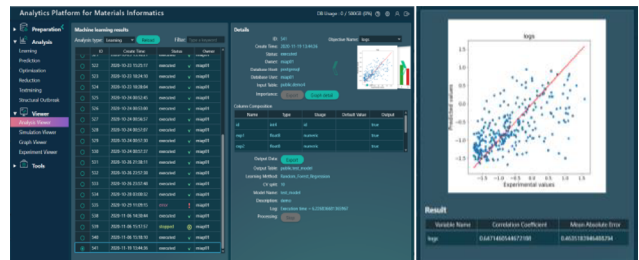

Screen images of Analytics Platform. (Screen images for illustrative purposes only)